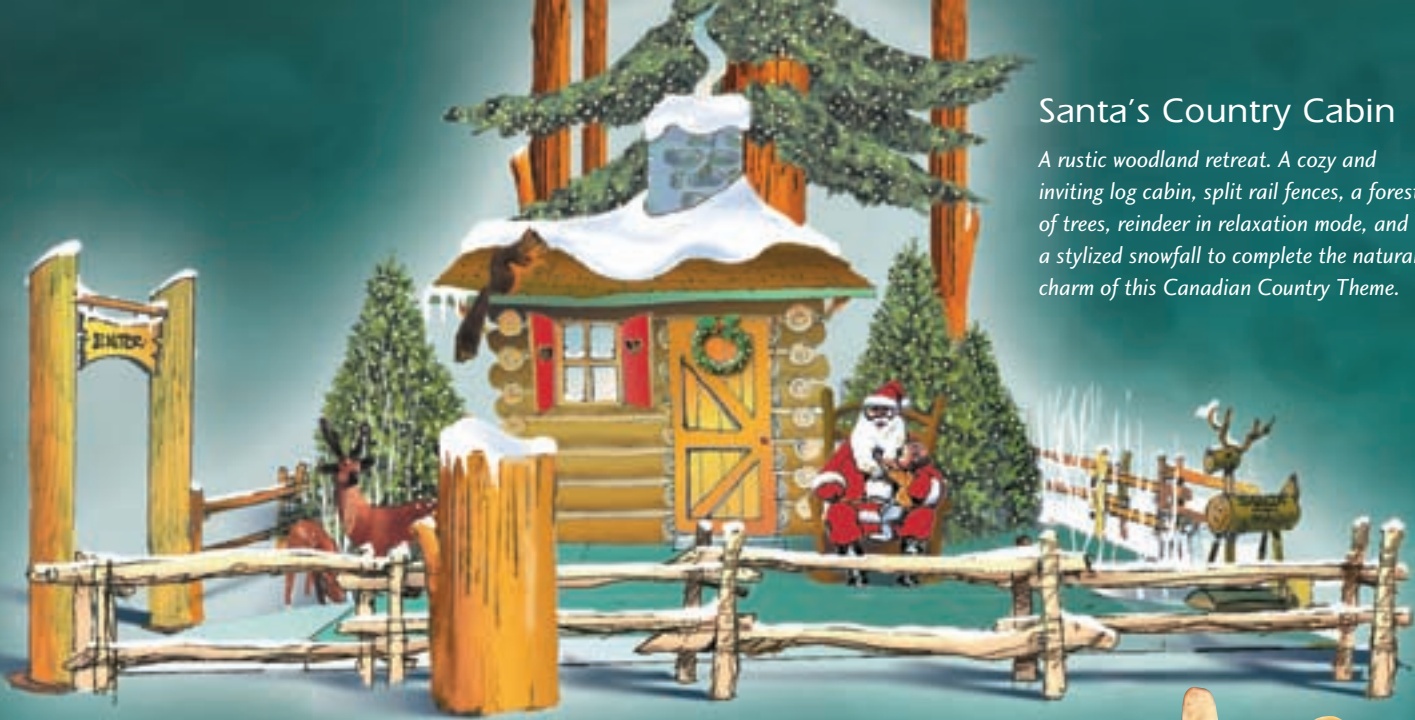

set the mood for an unforgettable and successful holiday season

holiday décor
christmas presence

Santa's Country Cabin

A rustic woodland retreat. A cozy and inviting log cabin, split rail fences, a forest of trees, reindeer in relaxation mode, and a stylized snowfall to complete the natural charm of this Canadian Country Theme.

CandyLand

A sweet setting for Santa. A life-size gingerbread house with an ice cream cone chimney, candy-cane details, colourful "sprinkles" and gumdrops galore. Larger-than-life nutcrackers guard the entrance and oversized gingerbread people keep Santa company.